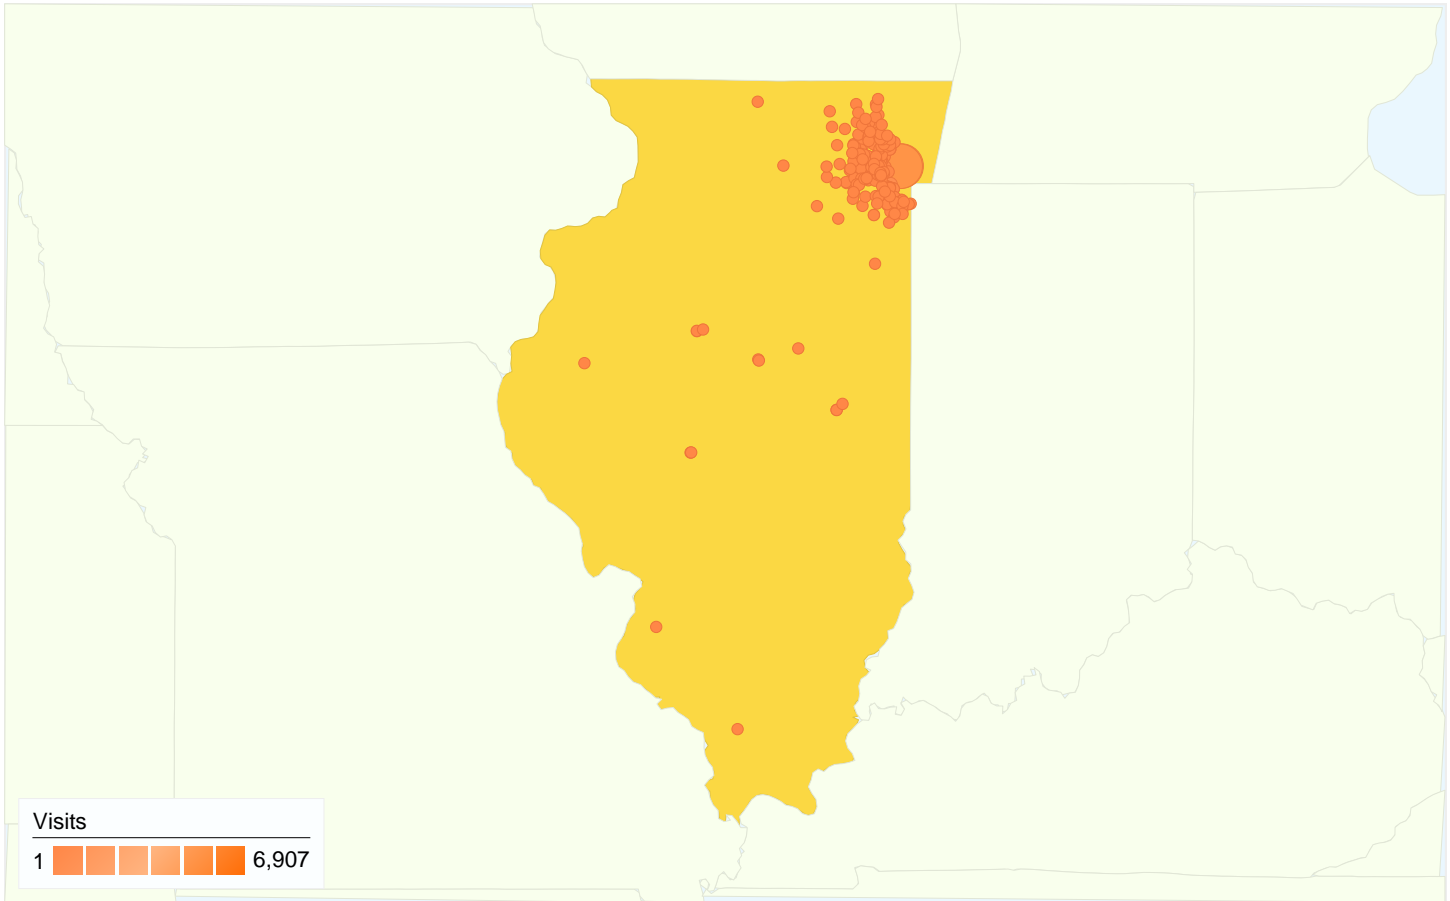

# State Detail:

Illinois

Feb 9, 2007 - Dec 7, 2008

Comparing to: Site

This state sent 22,754 visits via 373 cities

Site Usage

Visits	Pages/Visit	Avg. Time on Site	% New Visits	Bounce Rate	
<b>22,754</b> % of Site Total: 65.67%	<b>3.10</b> Site Avg: 2.80 (10.86%)	<b>00:02:20</b> Site Avg: 00:01:57 (19.81%)	<b>52.58%</b> Site Avg: 64.11% (-17.99%)	<b>63.80%</b> Site Avg: 66.72% (-4.37%)	
City	Visits	Pages/Visit	Avg. Time on Site	% New Visits	Bounce Rate
Chicago	<b>6,907</b>	3.55	00:02:31	66.99%	54.58%
Chicago	<b>5,085</b>	2.83	00:02:16	43.01%	67.81%
Elmhurst	<b>2,589</b>	3.16	00:02:50	12.32%	75.47%
Harwood Heights	<b>731</b>	2.39	00:01:52	36.53%	75.24%
Bedford Park	<b>565</b>	3.07	00:02:00	75.75%	61.59%
Bellwood	<b>475</b>	2.56	00:02:45	11.37%	74.74%
Oak Park	<b>419</b>	2.88	00:01:32	64.44%	61.10%
Cicero	<b>369</b>	3.60	00:02:00	78.86%	56.37%
Melrose Park	<b>346</b>	1.99	00:01:54	13.29%	80.06%

Evergreen Park	<b>306</b>	3.41	00:02:21	75.16%	55.88%
Stone Park	<b>292</b>	2.31	00:02:00	13.36%	72.60%
River Forest	<b>267</b>	2.88	00:03:45	25.47%	67.42%
Villa Park	<b>254</b>	2.52	00:01:51	24.41%	75.20%
Evergreen Park	<b>231</b>	3.52	00:02:11	81.82%	48.05%
Oak Park	<b>165</b>	3.42	00:02:01	76.36%	56.36%
Lincolnwood	<b>164</b>	3.01	00:01:39	59.15%	64.02%
Forest Park	<b>152</b>	3.12	00:03:46	20.39%	71.71%
Lincolnwood	<b>145</b>	2.30	00:01:16	70.34%	63.45%
Maywood	<b>136</b>	1.97	00:01:37	20.59%	79.41%
Franklin Park	<b>128</b>	3.65	00:05:03	24.22%	58.59%
Cicero	<b>125</b>	2.79	00:01:45	76.80%	55.20%
River Grove	<b>110</b>	3.38	00:03:28	39.09%	63.64%
Hillside	<b>106</b>	2.91	00:03:46	31.13%	70.75%
Elmwood Park	<b>73</b>	2.81	00:01:24	82.19%	58.90%
Naperville	<b>65</b>	3.65	00:01:09	86.15%	55.38%