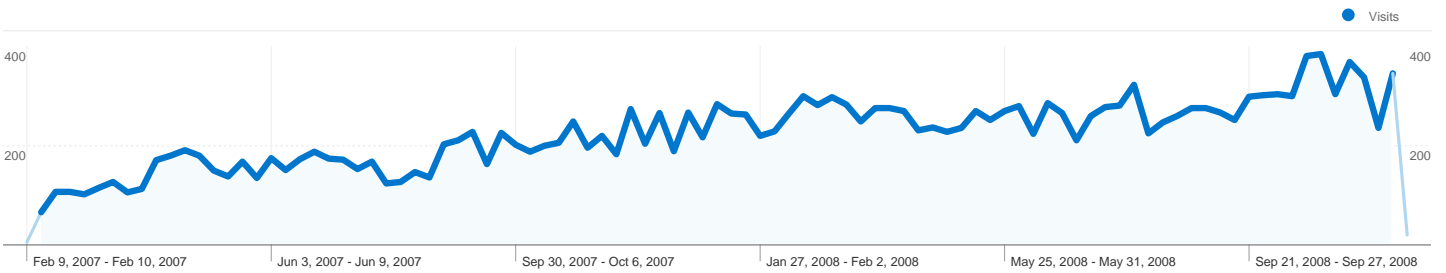

Keywords

Comparing to: Site

Search sent 21,421 total visits via 10,688 keywords

Site Usage

Keyword	Visits	Pages/Visit	Avg. Time on Site	% New Visits	Bounce Rate
Visits 21,421 % of Site Total: 61.82%					
Pages/Visit 2.62 Site Avg: 2.80 (-6.37%)					
Avg. Time on Site 00:01:39 Site Avg: 00:01:57 (-15.71%)					
% New Visits 80.54% Site Avg: 64.11% (25.64%)					
Bounce Rate 67.82% Site Avg: 66.72% (1.65%)					
Keyword	Visits	Pages/Visit	Avg. Time on Site	% New Visits	Bounce Rate
www.food4less.net	610	1.65	00:01:03	86.23%	74.92%
perfect peace cafe and bakery	555	5.87	00:07:24	1.08%	60.36%
food4less	318	1.53	00:00:32	95.91%	80.50%
greater auburn gresham development corporation	298	5.32	00:04:04	51.68%	28.19%
food4less.net	279	1.46	00:00:56	93.55%	75.63%
food4less employment	261	1.42	00:00:19	94.64%	85.06%
auburn gresham	247	6.22	00:04:18	66.80%	28.74%
perspectives charter school	246	2.77	00:02:20	67.48%	73.17%
rudelle stanley lesley	197	1.20	00:00:19	0.00%	88.83%
southwest women working together	174	3.57	00:02:28	74.71%	55.17%
www.gagdc.org	169	5.00	00:03:35	26.04%	55.62%
double l community	144	3.60	00:06:04	1.39%	65.97%
greater auburn gresham	142	5.22	00:03:08	47.18%	31.69%
food4less applications	137	1.31	00:00:31	94.89%	84.67%
soul food unlimited 79th street	136	1.15	00:00:32	0.00%	89.71%
www.food4less	129	1.88	00:00:51	90.70%	72.09%
gagdc	126	6.90	00:04:53	44.44%	20.63%
food4less job application	113	1.50	00:00:25	92.04%	86.73%
food4less application	109	1.34	00:00:57	91.74%	86.24%
third world press	106	1.71	00:00:43	95.28%	74.53%
greater auburn gresham development	104	5.26	00:03:09	48.08%	26.92%