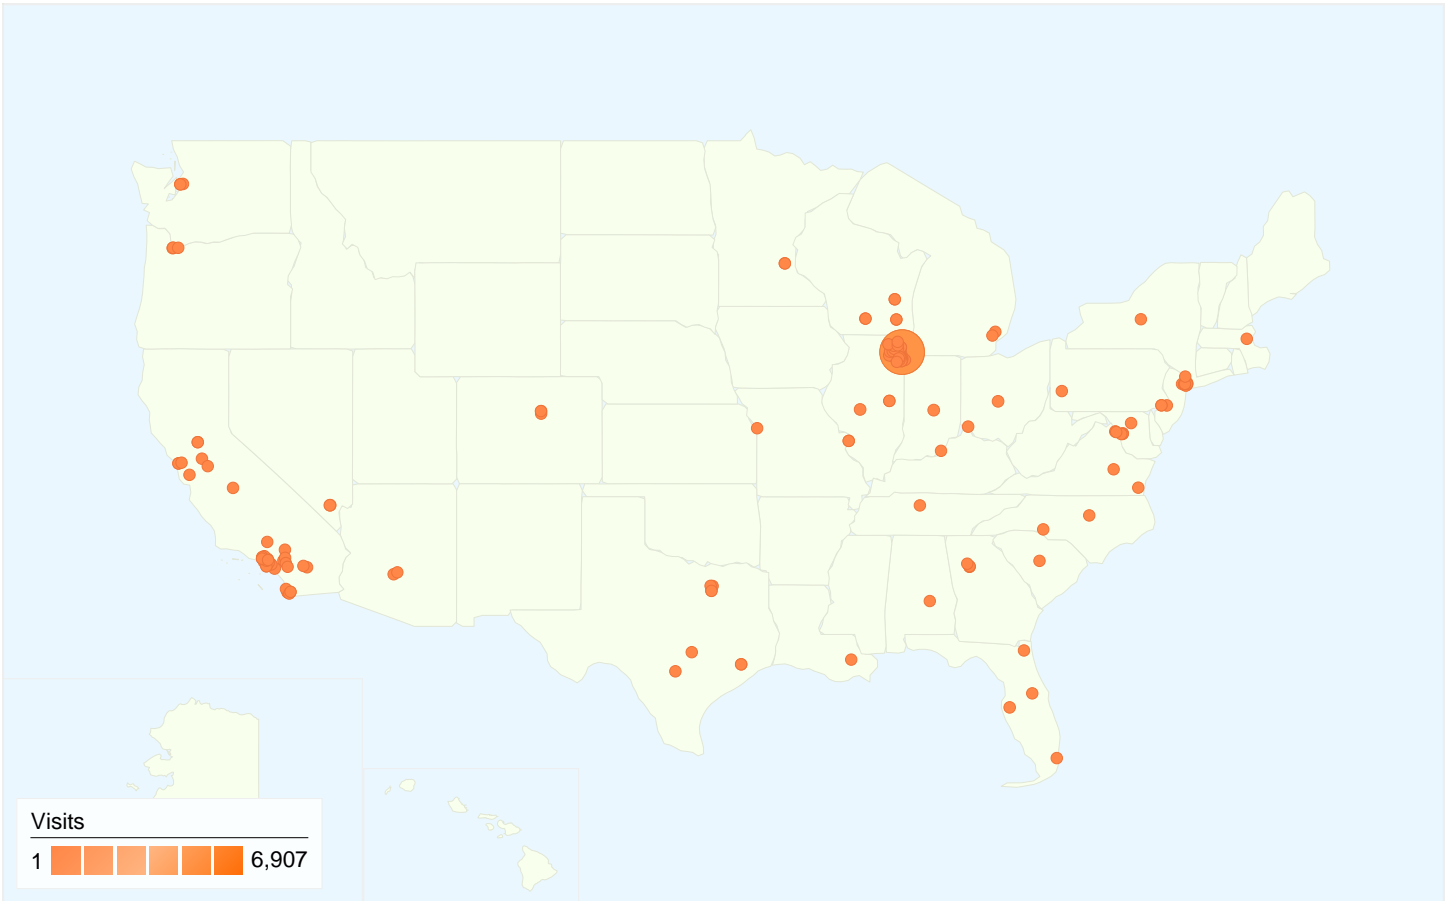

Country/Territory Detail:

United States

Feb 9, 2007 - Dec 7, 2008

Comparing to: Site

This country/territory sent 33,780 visits via 2,475 cities

Site Usage

Visits	Pages/Visit	Avg. Time on Site	% New Visits	Bounce Rate	
33,780 % of Site Total: 97.49%	2.83 Site Avg: 2.80 (1.03%)	00:01:59 Site Avg: 00:01:57 (1.59%)	63.23% Site Avg: 64.11% (-1.37%)	66.38% Site Avg: 66.72% (-0.51%)	
City	Visits	Pages/Visit	Avg. Time on Site	% New Visits	Bounce Rate
Chicago	6,907	3.55	00:02:31	66.99%	54.58%
Chicago	5,085	2.83	00:02:16	43.01%	67.81%
Elmhurst	2,589	3.16	00:02:50	12.32%	75.47%
(not set)	1,619	2.99	00:02:17	59.85%	64.05%
Harwood Heights	731	2.39	00:01:52	36.53%	75.24%
Bedford Park	565	3.07	00:02:00	75.75%	61.59%
New York	518	2.78	00:01:53	74.90%	62.16%
Bellwood	475	2.56	00:02:45	11.37%	74.74%
Los Angeles	457	2.35	00:01:18	92.12%	76.15%

Oak Park	419	2.88	00:01:32	64.44%	61.10%
Cicero	369	3.60	00:02:00	78.86%	56.37%
Melrose Park	346	1.99	00:01:54	13.29%	80.06%
Evergreen Park	306	3.41	00:02:21	75.16%	55.88%
Stone Park	292	2.31	00:02:00	13.36%	72.60%
River Forest	267	2.88	00:03:45	25.47%	67.42%
Villa Park	254	2.52	00:01:51	24.41%	75.20%
Evergreen Park	231	3.52	00:02:11	81.82%	48.05%
Brooklyn	174	2.97	00:02:07	85.06%	59.20%
Oak Park	165	3.42	00:02:01	76.36%	56.36%
Lincolnwood	164	3.01	00:01:39	59.15%	64.02%
Forest Park	152	3.12	00:03:46	20.39%	71.71%
Lincolnwood	145	2.30	00:01:16	70.34%	63.45%
Portland	141	1.63	00:00:19	97.16%	85.11%
Maywood	136	1.97	00:01:37	20.59%	79.41%
Washington	136	2.48	00:01:32	87.50%	63.24%