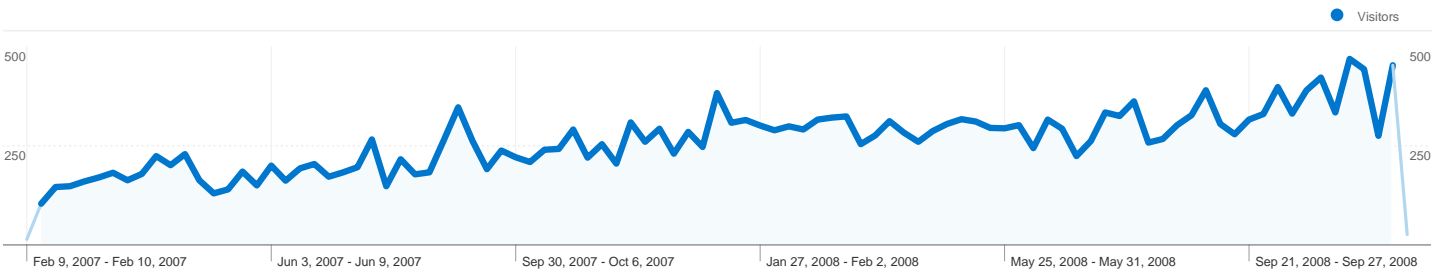

# Visitors Overview

Comparing to: Site

**22,255 people visited this site**

**34,651 Visits**

**22,255 Absolute Unique Visitors**

**96,937 Pageviews**

**2.80 Average Pageviews**

**00:01:57 Time on Site**

**66.72% Bounce Rate**

**64.11% New Visits**